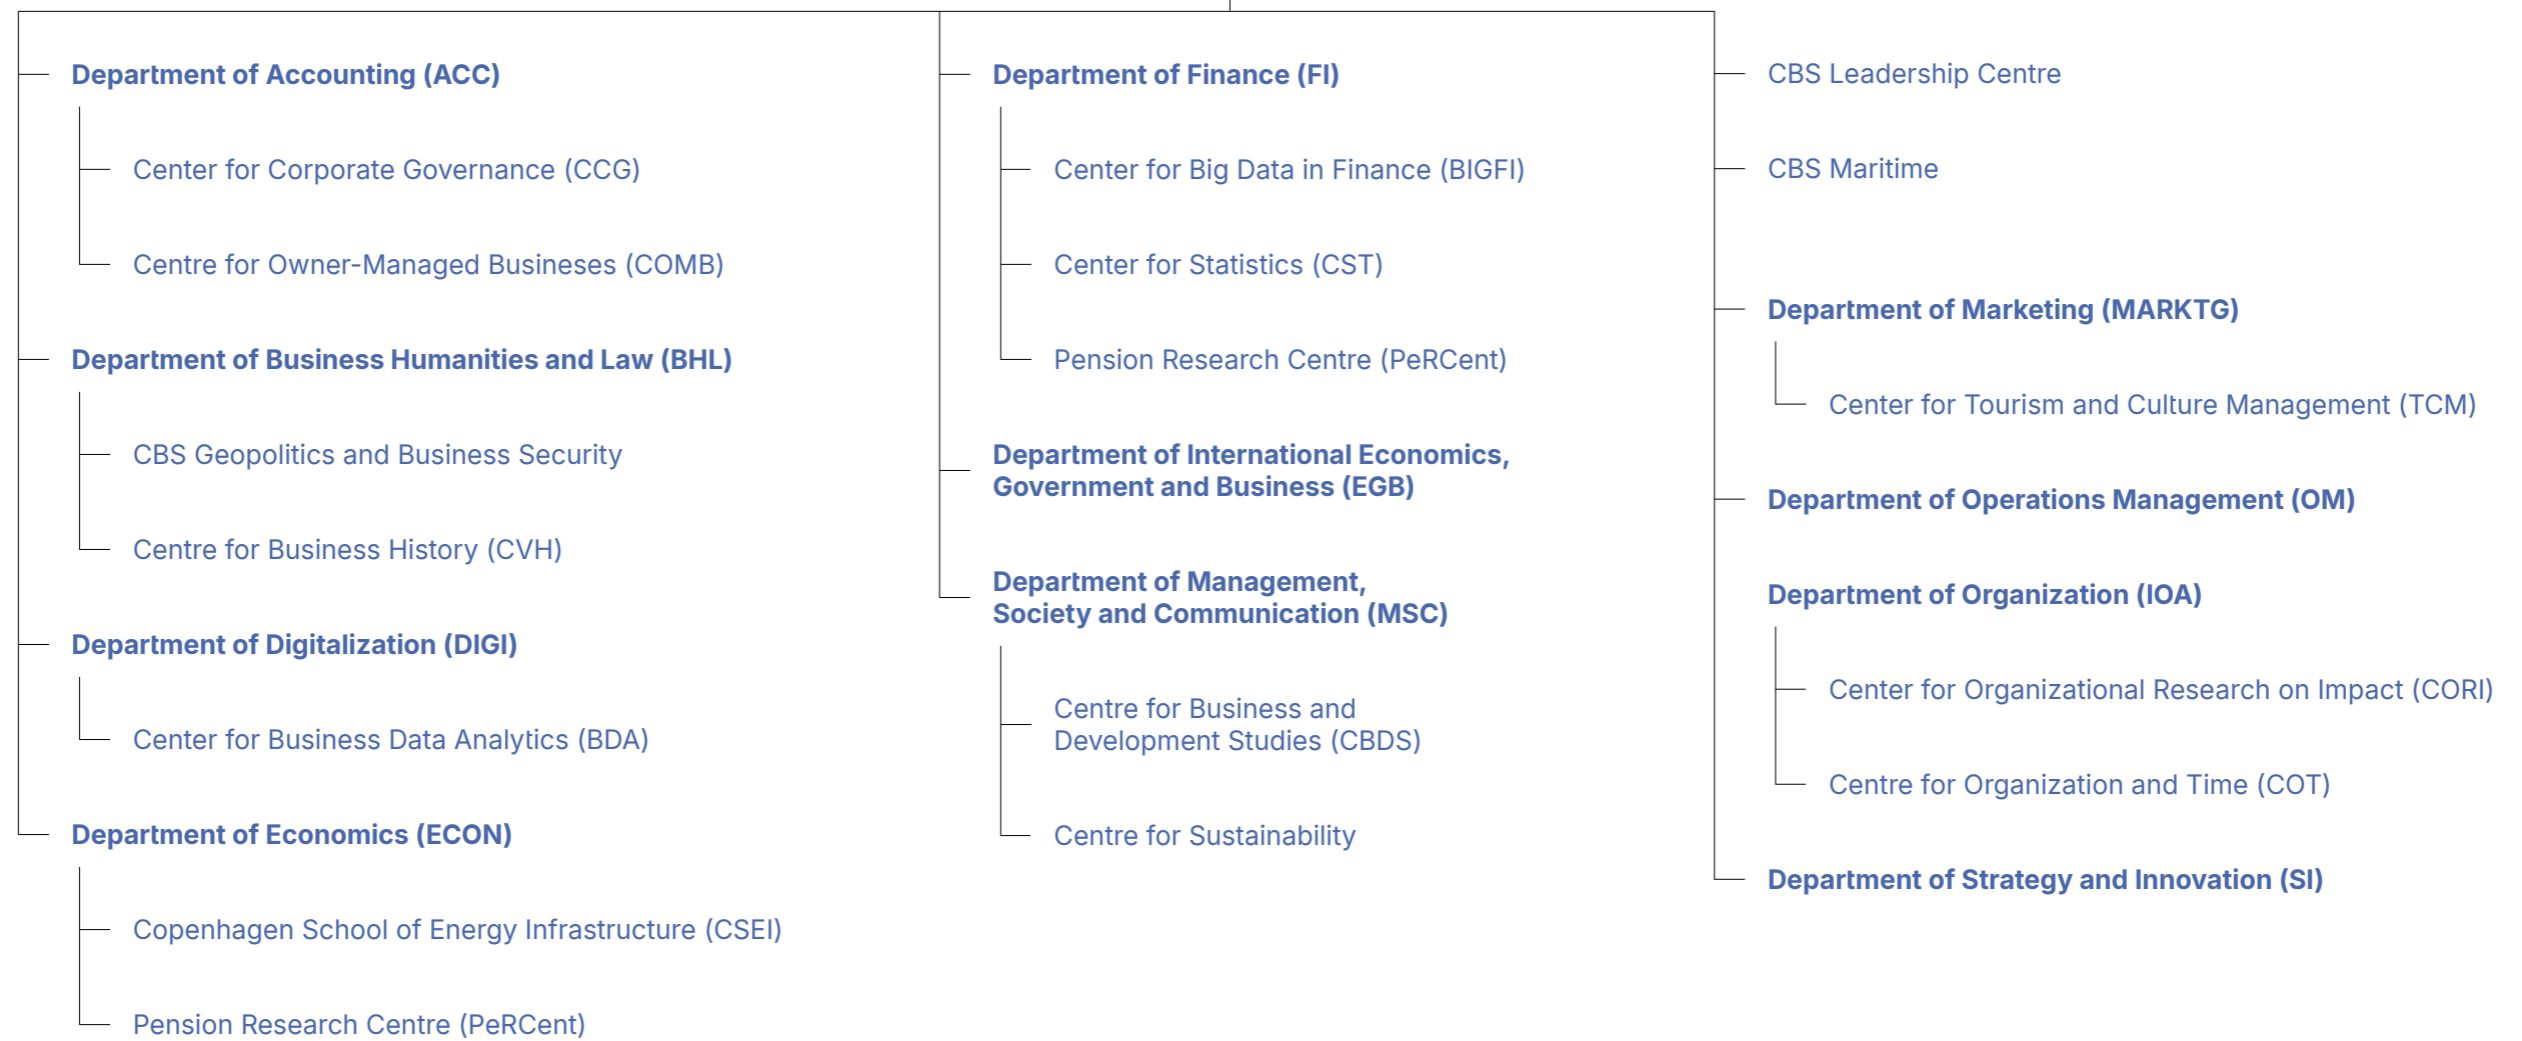

CBS-Wide Appointment Committee (CWAC)

Deputy President
Inger Askehave

Departments

CBS-Wide Appointment Committee (CWAC)

Deputy President
Inger Askehave

Departments, centres and initiatives

Dean of Research, Innovation and Societal Impact
Morten Frederiksen