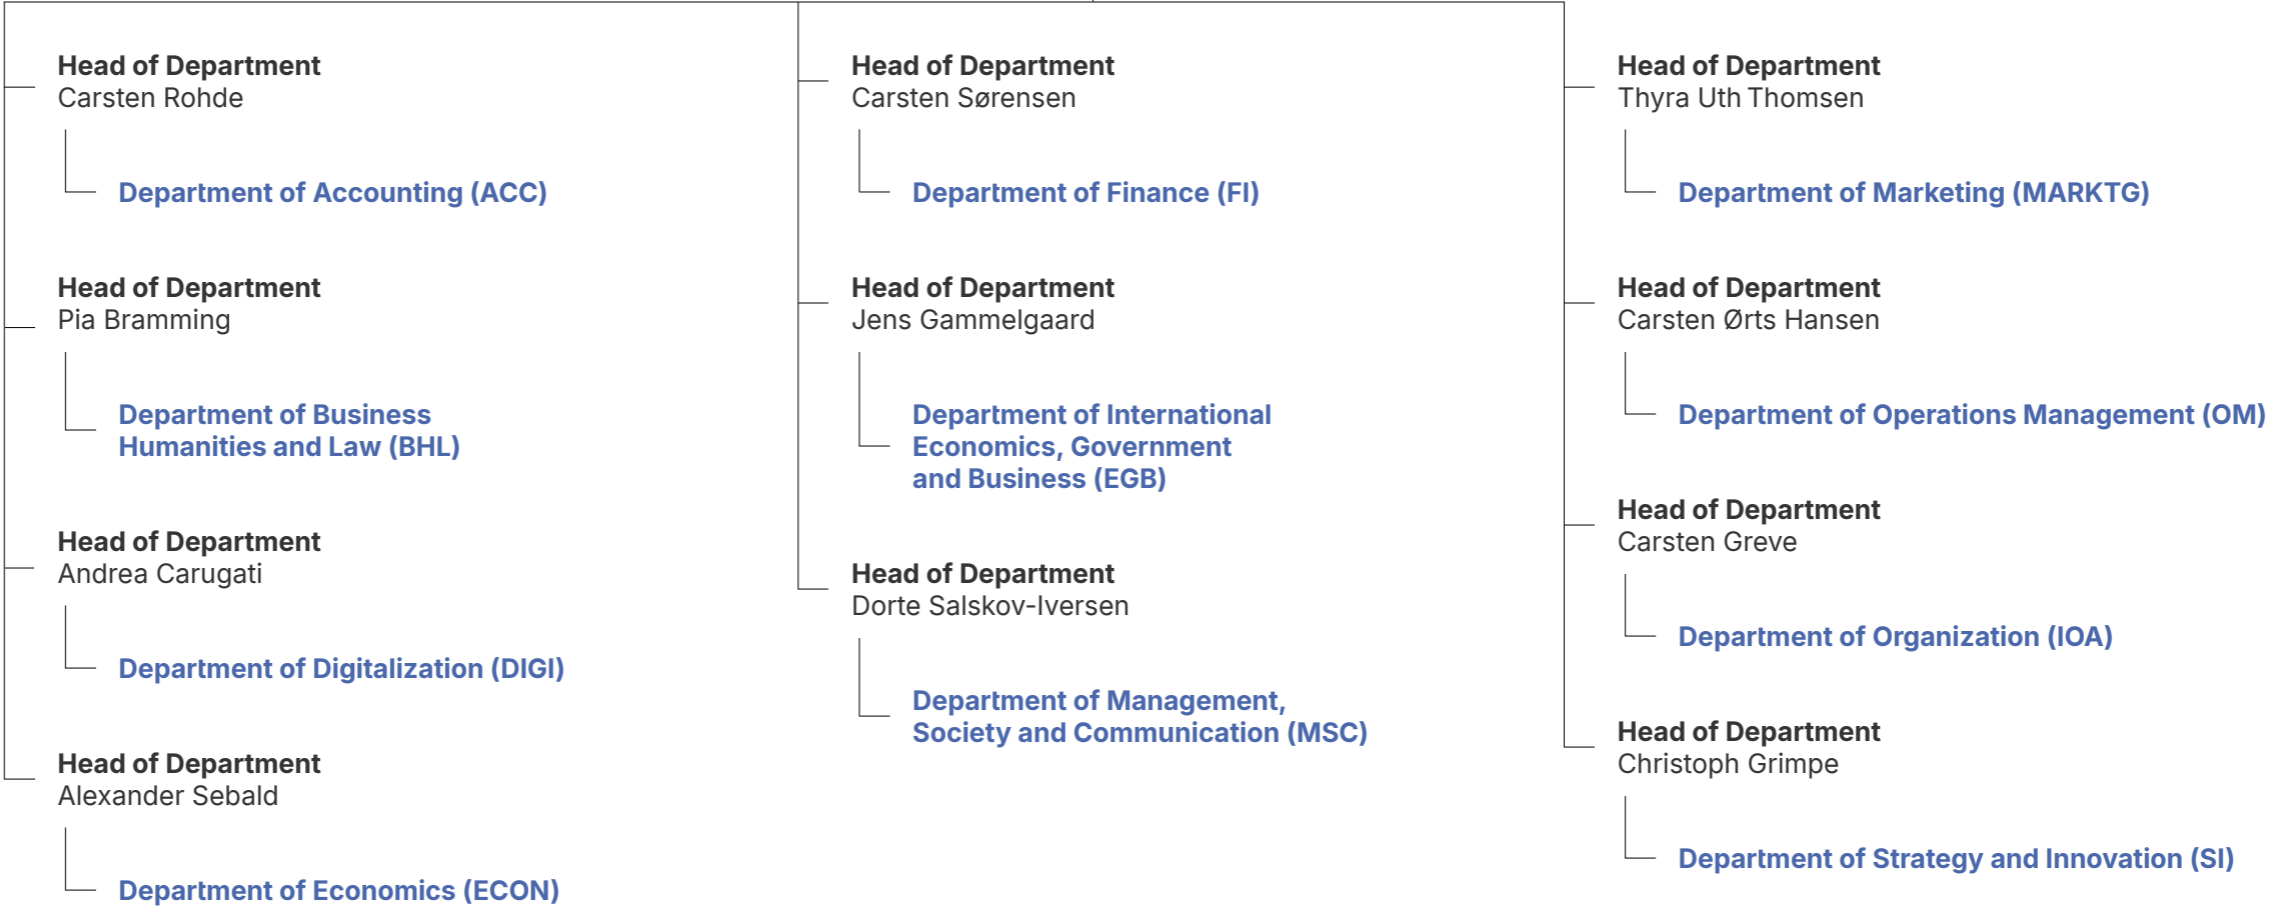

CBS-Wide Appointment Committee (CWAC)

Deputy President
Inger Askehave

Departments

CBS-Wide Appointment Committee (CWAC)

Deputy President
Inger Askehave

Departments, centres and initiatives

Dean of Research, Innovation and Societal Impact
Morten Frederiksen