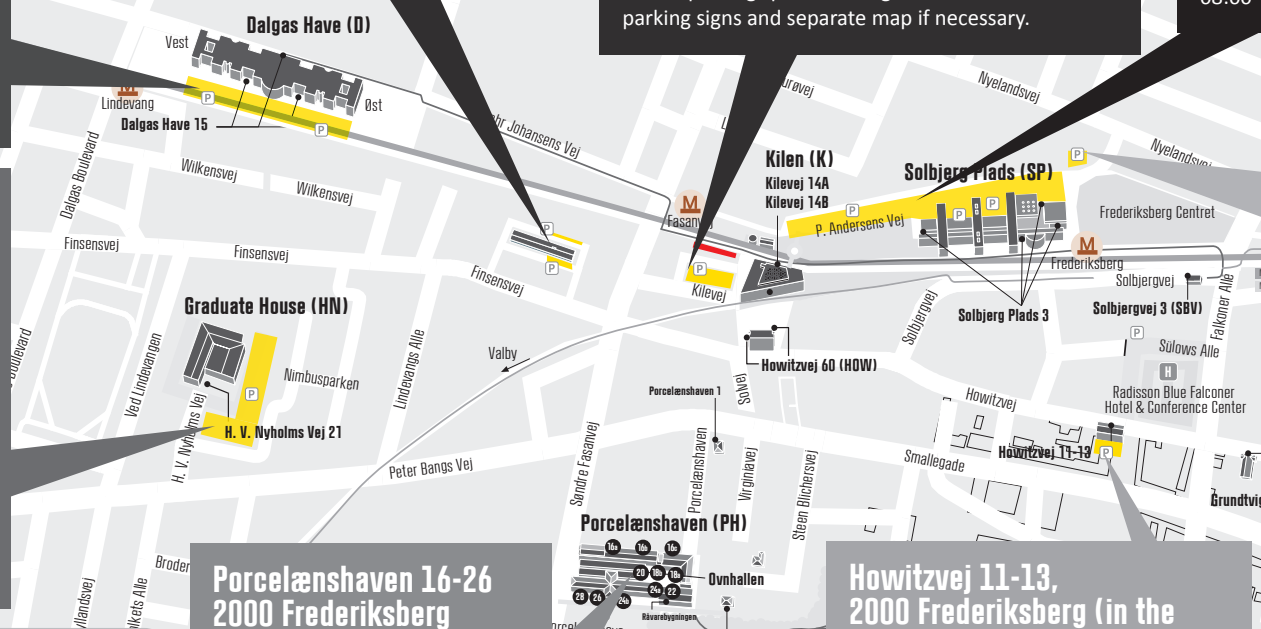

Car park area: 3373
Parking spaces: 28

Free with permit: **CBS staff, CBS students and CBS guests.** Frederiksberg residents with a parking permit between 17:30-07:30 on weekdays and from 17:30 on Friday to 07:30 on Monday.

Payment: Not possible.

Solbjerg Plads, 2000 Frederiksberg (next to the red Pakkeboks)

Car park area: 3370
Parking spaces: 15

Between 07:00-23:00

- Parking is permitted for 3 hours with parking disc showing the correct time of arrival AND
- with valid CBS parking permit or with Frederiksberg resident parking permit.

All other times

- Parking is permitted after payment via app OR
- with valid CBS parking permit or with Frederiksberg resident parking permit.

Examination Hall, Amager Strandvej 108, 2300 København S (not shown on map)

Car park area: 3375
Parking spaces: 16

Free with permit: **CBS staff, CBS students and CBS guests.** Payment: Not possible.

PorcelænsHAVEN 16-26, 2000 Frederiksberg

Underground parking (3604, free with permit): **CBS staff.** Via PorcelænsHAVEN 5A

CBS has no ground-level parking at PorcelænsHAVEN. Your CBS parking permit is therefore not valid at PorcelænsHAVEN.

Howitzvej 11-13, 2000 Frederiksberg (in the courtyard)

Car park area: 3372 Parking spaces: 11

Free with permit: **CBS staff and CBS guests.** Frederiksberg residents with a parking permit between 17:30-07:30 on weekdays and from 17:30 on Friday to 07:30 on Monday. Payment: Not possible.