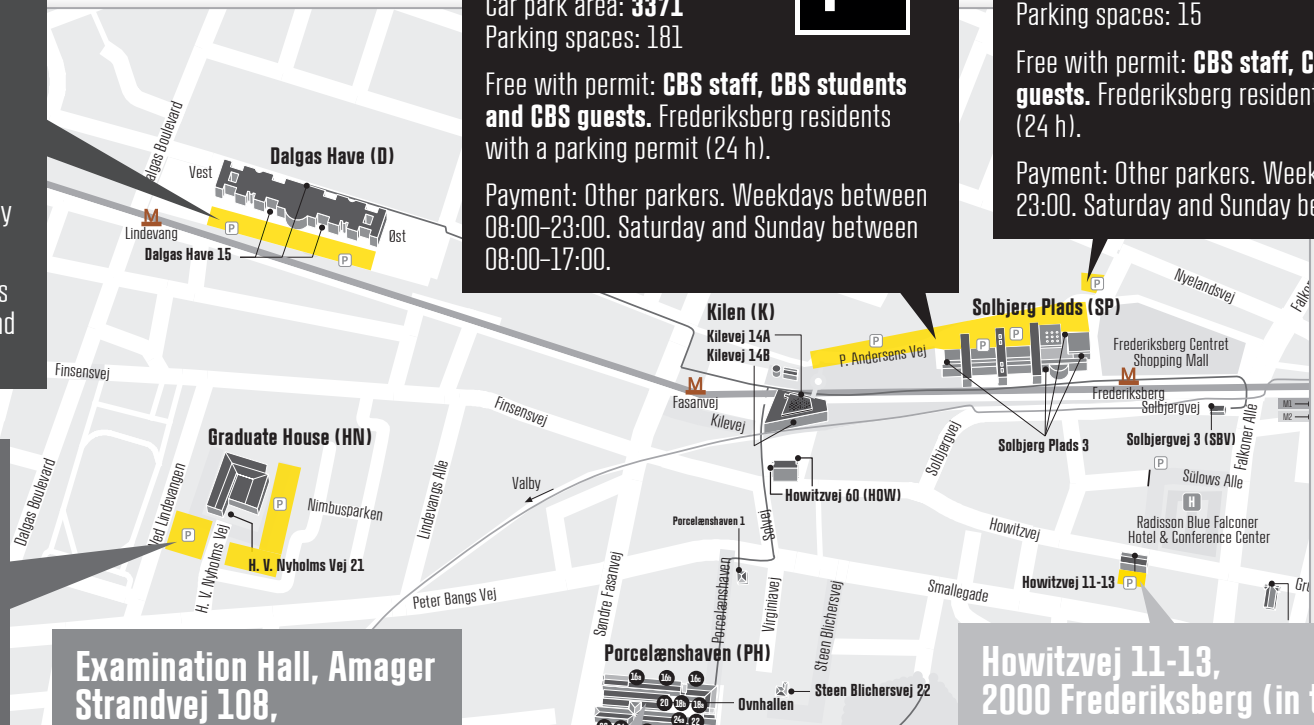

Payment: Other parkers. Weekdays between 08:00-23:00. Saturday and Sunday between 08:00-17:00.

Solbjerg Plads, 2000 Frederiksberg (next to the red Pakkeboks)

Car park area: **3370**
Parking spaces: 15

Free with permit: **CBS staff, CBS students and CBS guests.** Frederiksberg residents with a parking permit (24 h).

Payment: Other parkers. Weekdays between 08:00-23:00. Saturday and Sunday between 08:00-17:00.

Graduate House, H.V. Nyholms Vej 21, 2000 Frederiksberg

Car park area: **3373**
Parking spaces: 28

Free with permit: **CBS staff, CBS students and CBS guests.** Frederiksberg residents with a parking permit between 17:30-07:30 on weekdays and from 17:30 on Friday to 07:30 on Monday.

Payment: Not possible.

Examination Hall, Amager Strandvej 108, 2300 København S (not shown on map)

Car park area: **3375**
Parking spaces: 16

Free with permit: **CBS staff, CBS students and CBS guests.**

Payment: Not possible.

Important information about PorcelænsHAVEN

CBS has no ground-level parking at PorcelænsHAVEN. Your EuroPark parking permit is therefore not valid at PorcelænsHAVEN.

Howitzvej 11-13, 2000 Frederiksberg (in the courtyard)

Car park area: **3372**
Parking spaces: 11

Free with permit: **CBS staff and CBS guests.** Frederiksberg residents with a parking permit between 17:30-07:30 on weekdays and from 17:30 on Friday to 07:30 on Monday.

Payment: Not possible.

Updated: 5 February 2016