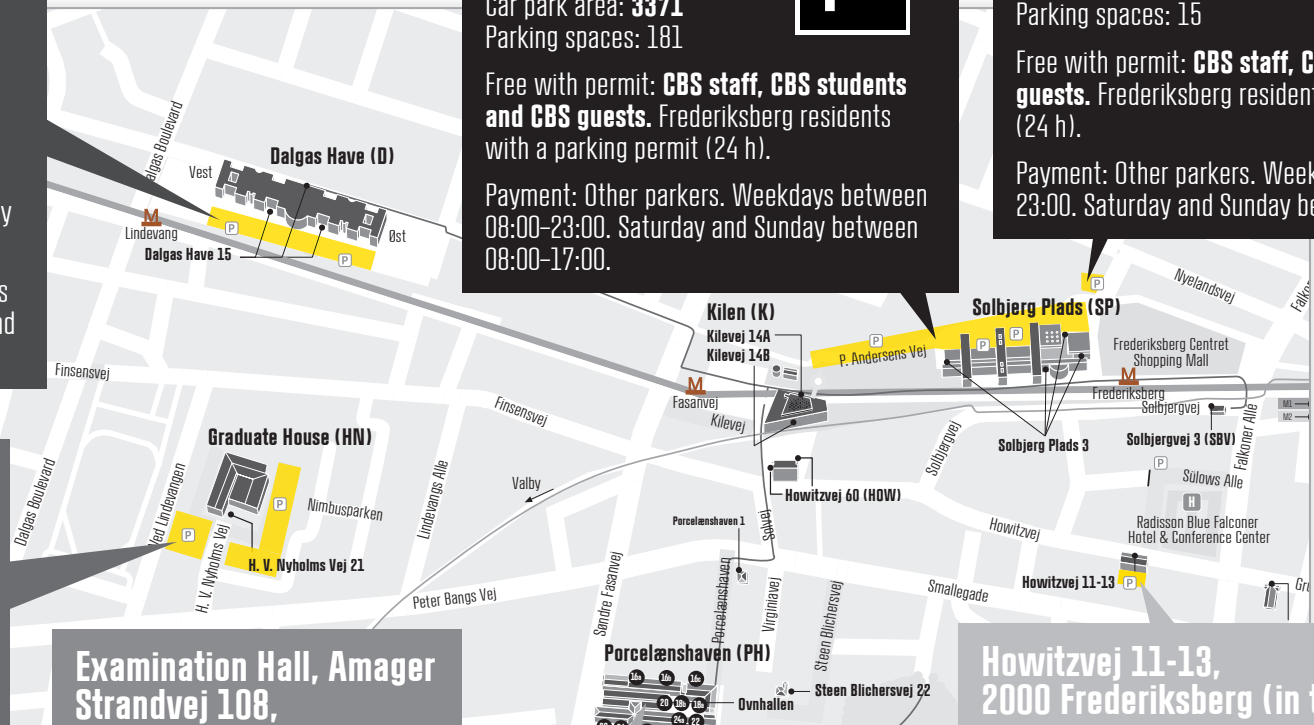

Payment: Other parkers. Weekdays between 08:00-23:00. Saturday and Sunday between 08:00-17:00.

Solbjerg Plads, 2000 Frederiksberg (next to the red Pakkeboks)

Car park area: **3370**
Parking spaces: 15

Free with permit: **CBS staff, CBS students and CBS guests.** Frederiksberg residents with a parking permit (24 h).

Payment: Other parkers. Weekdays between 08:00-23:00. Saturday and Sunday between 08:00-17:00.

Graduate House, H.V. Nyholms Vej 21, 2000 Frederiksberg

Car park area: **3373**
Parking spaces: 28

Free with permit: **CBS staff, CBS students and CBS guests.** Frederiksberg residents with a parking permit between 17:30-07:30 on weekdays and from 17:30 on Friday to 07:30 on Monday.

Payment: Not possible.

Examination Hall, Amager Strandvej 108, 2300 København S (not shown on map)

Car park area: **3375**
Parking spaces: 16

Free with permit: **CBS staff, CBS students and CBS guests.**

Payment: Not possible.

Important information about Porcelæns haven

CBS has no ground-level parking at Porcelæns haven. Your EuroPark parking permit is therefore not valid at Porcelæns haven.

Howitzvej 11-13, 2000 Frederiksberg (in the courtyard)

Car park area: **3372**
Parking spaces: 11

Free with permit: **CBS staff and CBS guests.** Frederiksberg residents with a parking permit between 17:30-07:30 on weekdays and from 17:30 on Friday to 07:30 on Monday.

Payment: Not possible.

Updated: 5 February 2016