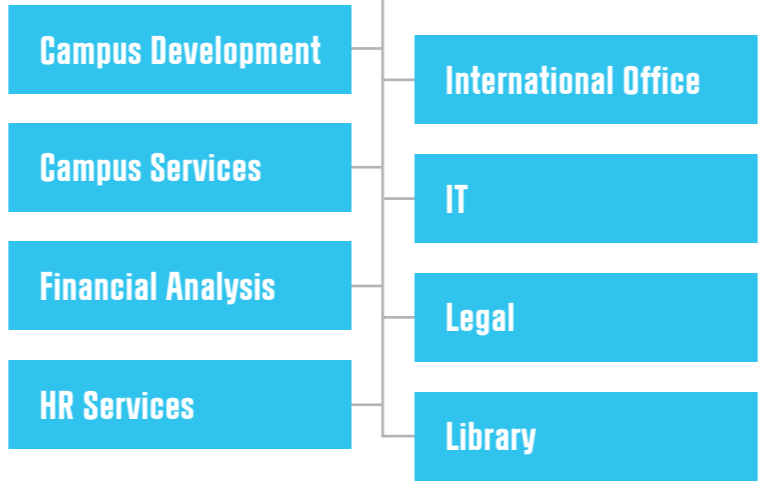

University Director
Kirsten Winther Jørgensen

SHARED CENTRAL SERVICES

Dean of Research
Peter Møllgaard

Dean's Office

Vice Dean
Flemming Poulfelt

DEPARTMENTS