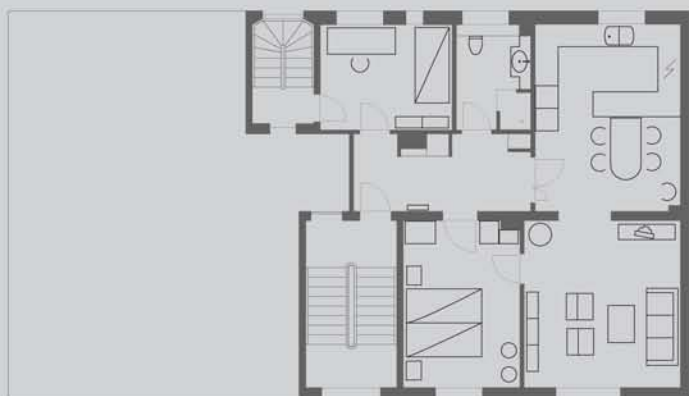

D4

COPENHAGEN BUSINESS SCHOOL GUEST APARTMENT / P. ANDERSENS VEJ 3

Street address:
P. Andersens Vej 3, 1. th
DK-2000 Frederiksberg

Location: Frederiksberg

Distance from CBS:
Next to CBS

Floor: 1st floor right

Size: 95 m²

Rooms: 3 plus kitchen diner

Beds: 3

Furnishings and equipment:
Fully furnished including bedclothes,
linen, kitchenware, TV and VCR,
telephone, and washing machine
in the basement.

Parking: Free