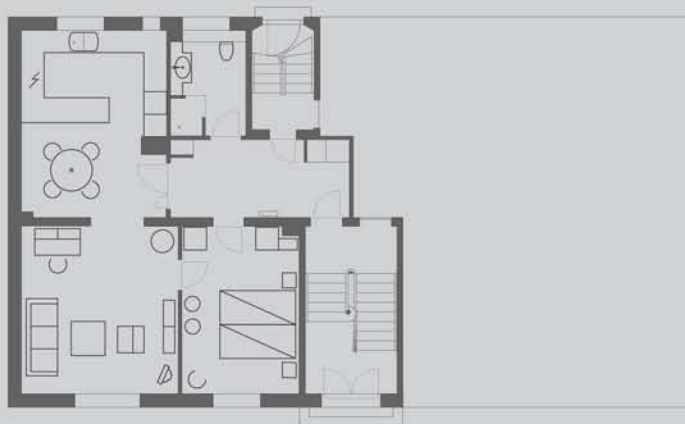

D1

COPENHAGEN BUSINESS SCHOOL GUEST APARTMENT / P. ANDERSENS VEJ 3

Street address:
P. Andersens Vej 3, st. tv
DK-2000 Frederiksberg

Location: Frederiksberg

Distance from CBS: Next to CBS

Floor:
The ground floor left

Size: 85 m²
Rooms: 2 and dining
kitchen
Beds: 2

Furnishings and equipment:
Fully furnished including bedclothes,
linen, kitchenware, TV and VCR,
telephone, and washing machine
in the basement.

Parking: Free