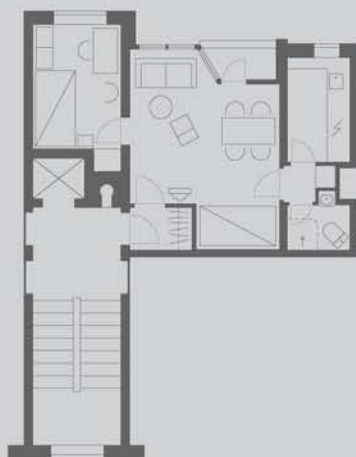

C1

COPENHAGEN BUSINESS SCHOOL GUEST APARTMENT / LAURITZ SØRENSENS VEJ 3

Street address:
Lauritz Sørensens Vej 3, st. th
DK-2000 Frederiksberg

Location: Frederiksberg

Distance from CBS:
Approx. 1/4 – 1 1/4 kilometers

Floor:
Ground floor
facing the courtyard

Size: 50 m²
Rooms: 2
Beds: 2

Furnishings and equipment:
Fully furnished including bedclothes,
linen, kitchenware,
TV and VCR,
and telephone.

Parking: Free parking in the street