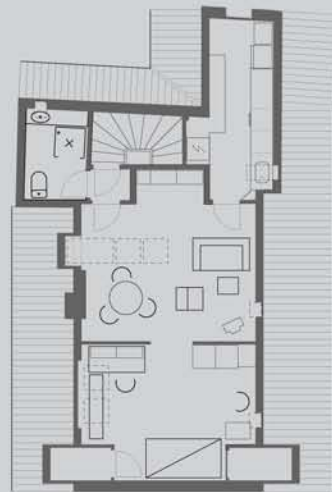

B4

COPENHAGEN BUSINESS SCHOOL GUEST APARTMENT / GAMMEL TORV 18

Street address:
Gammeltorv 18, 4.sal
DK-1457 Copenhagen K

Location: City center
close to the pedestrian street
Distance from CBS:
Approx. 4 kilometers
Public transport: Metro / bus

Floor: 4 th
facing the courtyard

Size: 65m²
Rooms: 2

Beds: 1

Furnishings and equipment:
Fully furnished including bedclothes,
linen, kitchenware, TV and VCR,
telephone, dishwasher and washing
machine.

Parking:
Short-term parking in the courtyard