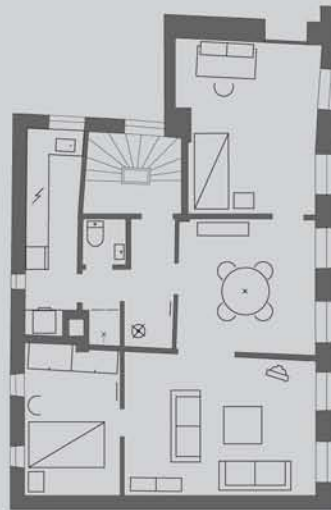

B3

COPENHAGEN BUSINESS SCHOOL GUEST APARTMENT / GAMMEL TORV 18

Street address:
Gammeltorv 18, 3. 0 g
DK-1457 Copenhagen K

Location: City center
close to the pedestrian street
Distance from CBS:
Approx. 4 kilometers
Public transport: Metro / bus

Floor: 3rd floor
facing the courtyard

Size: 87 m²
Rooms: 4
Beds: 2

Furnishings and equipment:
Fully furnished including bedclothes,
linen, kitchenware, TV and VCR, tel-
ephone and washing machine.

Parking: Short-term parking in the
courtyard