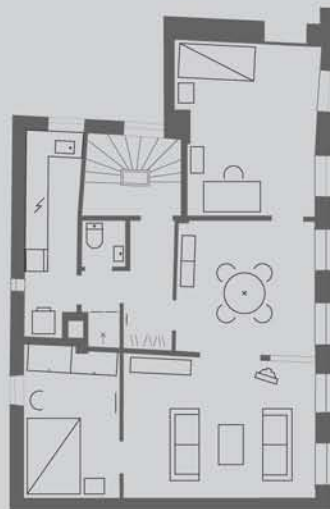

COPENHAGEN BUSINESS SCHOOL GUEST APARTMENT / GAMMEL TORV 18

Street address:
Gammeltorv 18, 2. 0 g
DK-1457 Copenhagen K

Location: City center
close to the pedestrian street

Distance from CBS: 4 kilometers
Public transport: Metro / bus

Floor: 2nd floor
facing the courtyard

Size: 87 m²
Rooms: 4
Beds: 2

Furnishings and equipment:
Fully furnished including bedclothes,
linen, kitchenware, TV and VCR,
telephone and washing machine.

Parking: Short-term parking in the
courtyard