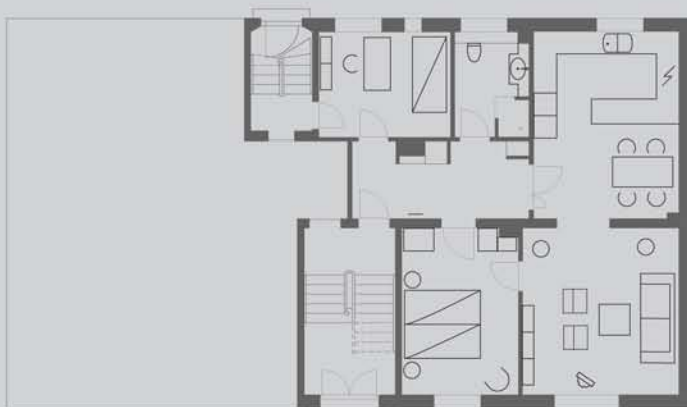

D2

COPENHAGEN BUSINESS SCHOOL GUEST APARTMENT / P. ANDERSENS VEJ 3

Street address:
P. Andersens Vej 3, st th
DK-2000 Frederiksberg

Location: Frederiksberg

Distance from CBS:
Next to CBS

Floor:
Ground floor right

Size: 95 m²
Rooms: 3 and dining
kitchen
Beds: 3

Furnishings and equipment:
Fully furnished including bedclothes,
linen, kitchenware, TV and VCR,
telephone and washing machine in
the basement.

Parking: Free