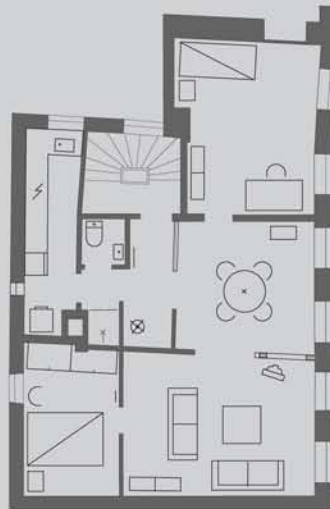

B1

COPENHAGEN BUSINESS SCHOOL GUEST APARTMENT / GAMMEL TORV 18

Street address:
Gammeltorv 18, 1. o g
DK-1457 Copenhagen K

Location: City center
close to the pedestrian street
Distance from CBS:
Approx. 4 kilometers
Public transport: Metro / bus

Floor:
1st floor
facing the courtyard

Size: 87 m²
Rooms: 4
Beds: 2

Furnishings and equipment:
Fully furnished including bedclothes,
linen, kitchenware, TV and VCR,
telephone and washing machine.

Parking:
Short-term parking in the courtyard